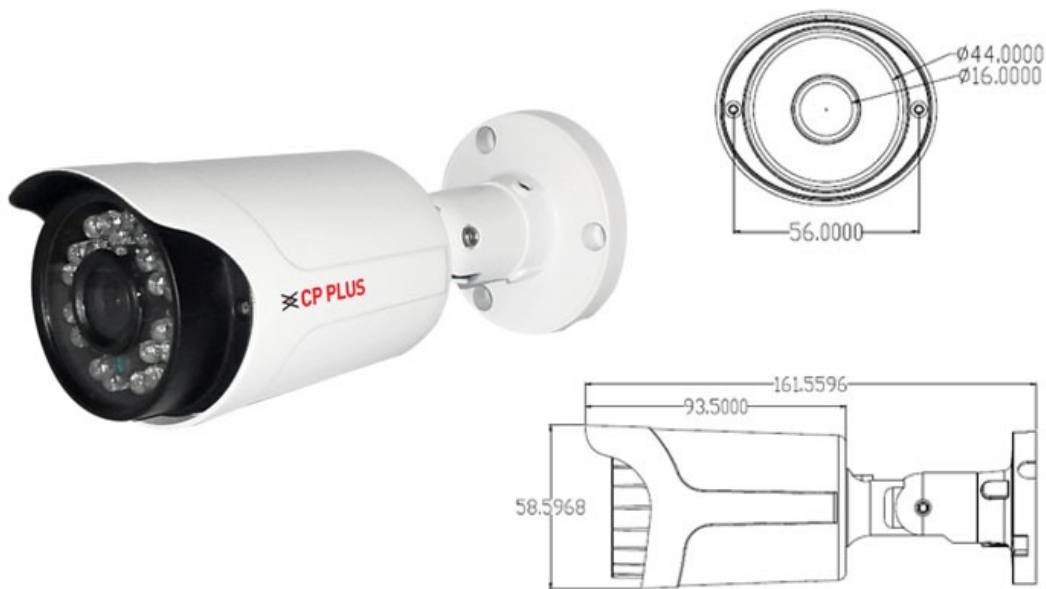

CP-VCQ-T10L2

1 MP HDCVI IR Bullet Camera - 20 Mtr.

CP PLUS
CORAL

Main Features

- 1 MP HQIS Pro Image Sensor
- 25/30fps@720P
- Day/Night(ICR), AWB, AGC, BLC
- 3.6mm MP Lens
- IR Range of 20 Mtr.
- IP66

CP- VCQ-T10L2

1 MP HDCVI IR Bullet Camera - 20 Mtr.

Feature	Specification
Image Sensor	1 MP HQIS Pro Image Sensor
Minimum Illumination	0.1Lux
Shutter Speed	PAL:1/60~1/100000s
White Balance	Auto
Lens	3.6mm MP Lens
Gain Control(AGC)	Auto
S/N Ratio	more than 50dB
Back Light Compensation	Auto
Video Streaming	720P@25 fps
Video Output	1.0Vp-P75Ωbn
ICR	Supports
IR	IR Range of 20 Mtr.
No. of IR LEDs	24
Operating Temperature	-10~ +50°C RH95% Max
Power Source	DC12V
Power Consumption	DC12V±10%,380mA±10%
Weatherproof Standard	IP66
Dimension	170mm x 66mm x 58mm
Weight	300g.